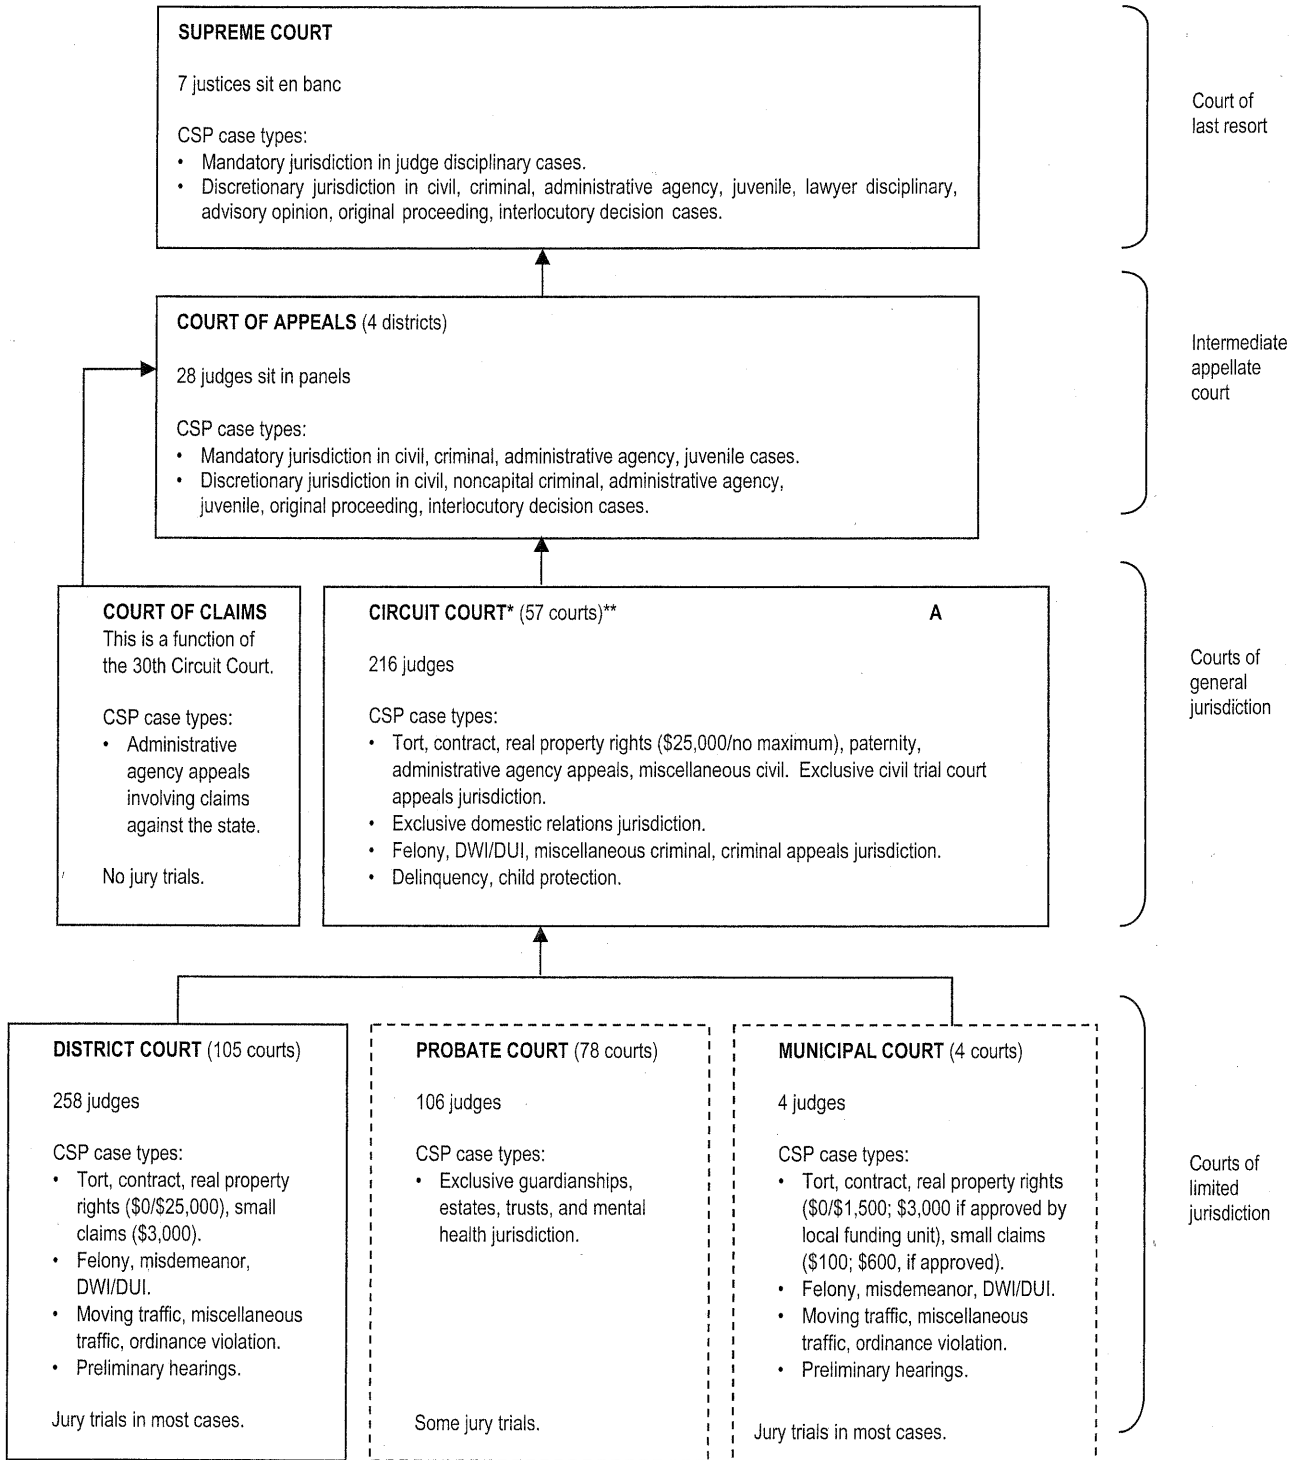

MICHIGAN COURT STRUCTURE, 2004

* The Recorder's Court of Detroit merged with the Circuit Court effective October 1, 1997.

** A Family Division of Circuit Court became operational on January 1, 1998.