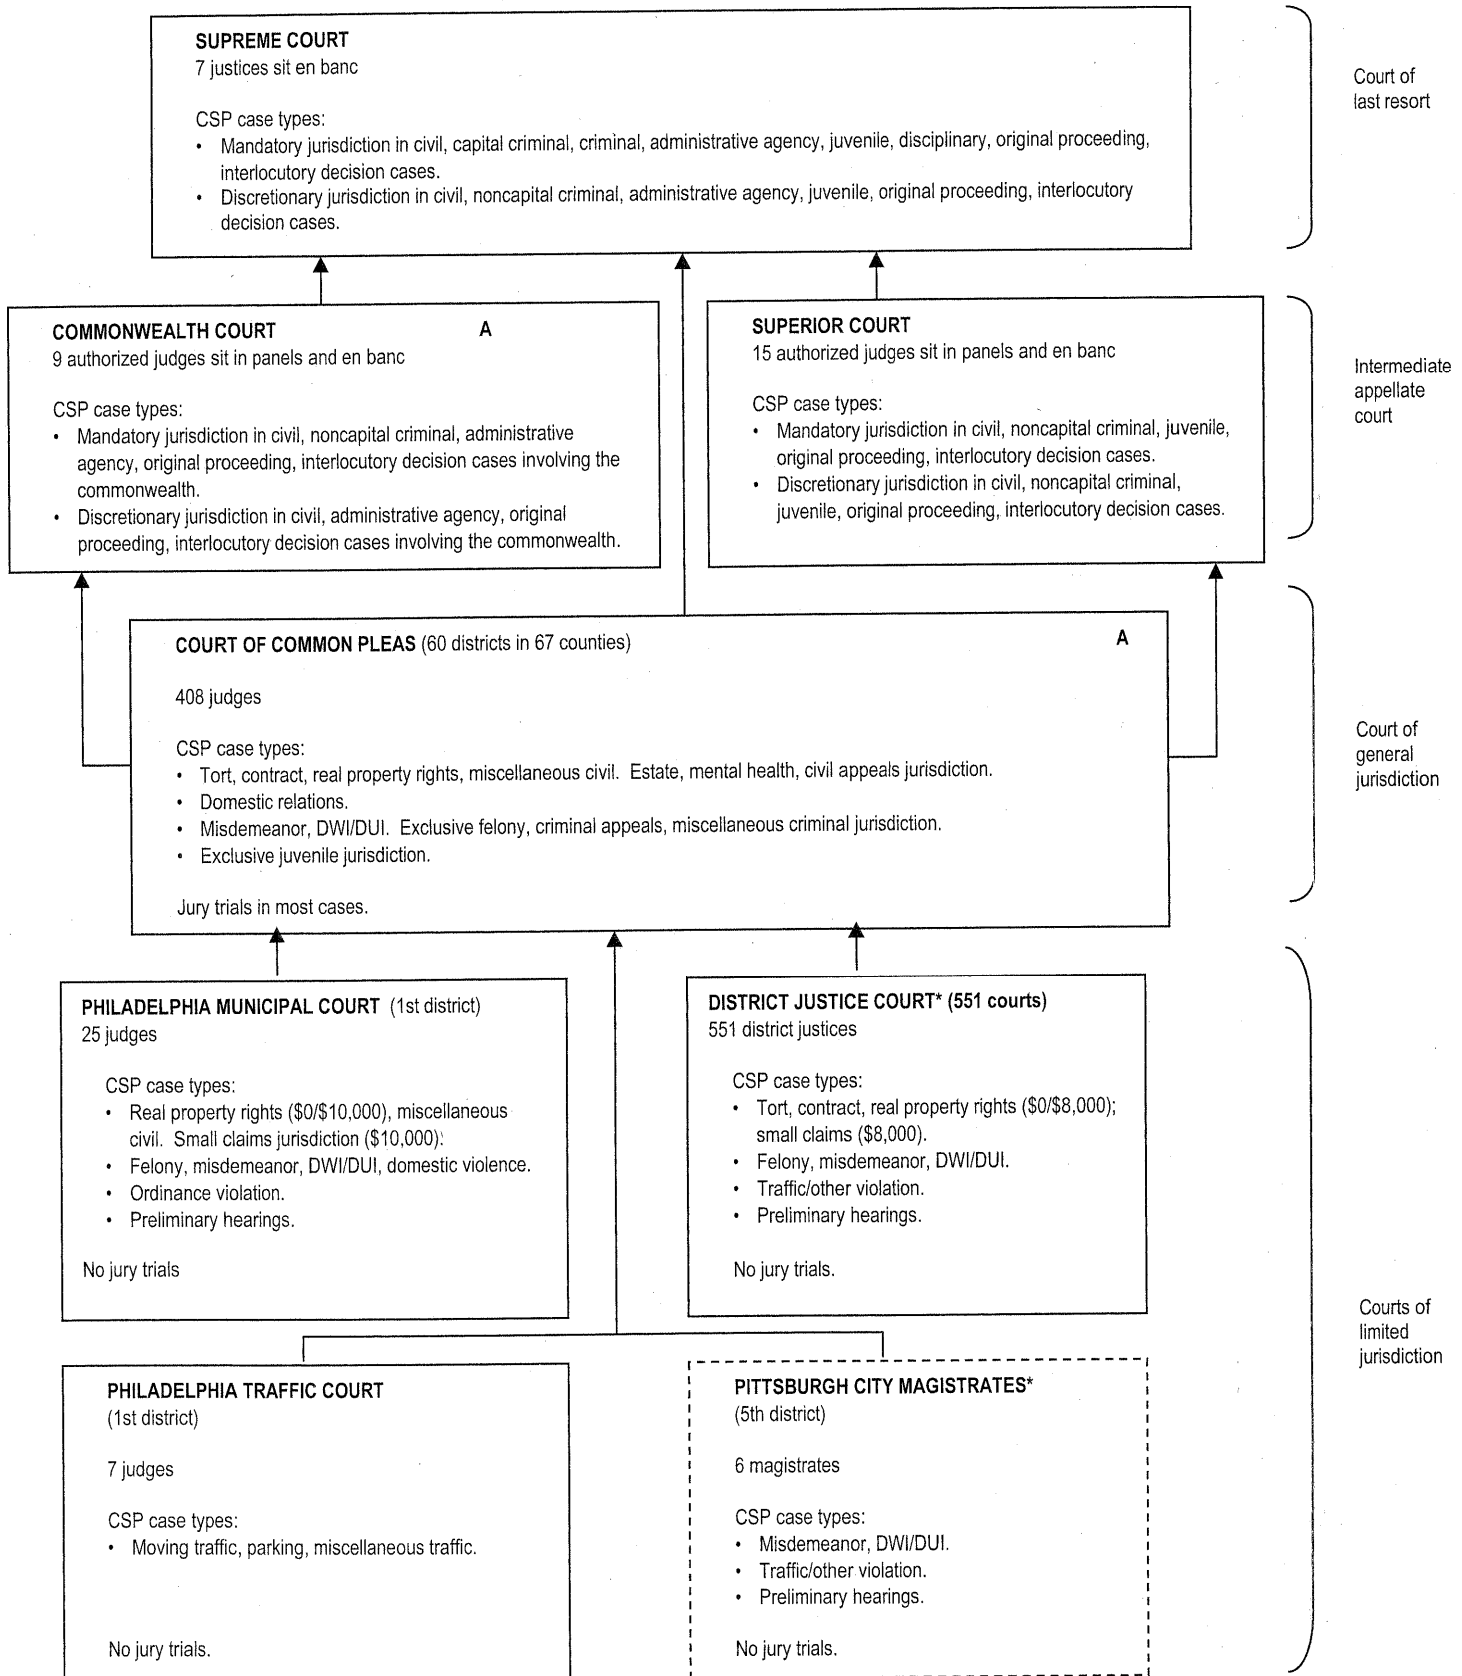

PENNSYLVANIA COURT STRUCTURE, 2004

*Effective January 2005, Pittsburgh City Magistrates merged with District Justice Court, which was renamed Magisterial District Judges Court.